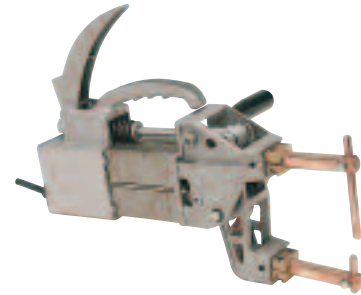

Spot welder

Easy to use spot welder; if you want to repair car bodywork or fix sheet metal this is the perfect tool, comes complete with various length arms.